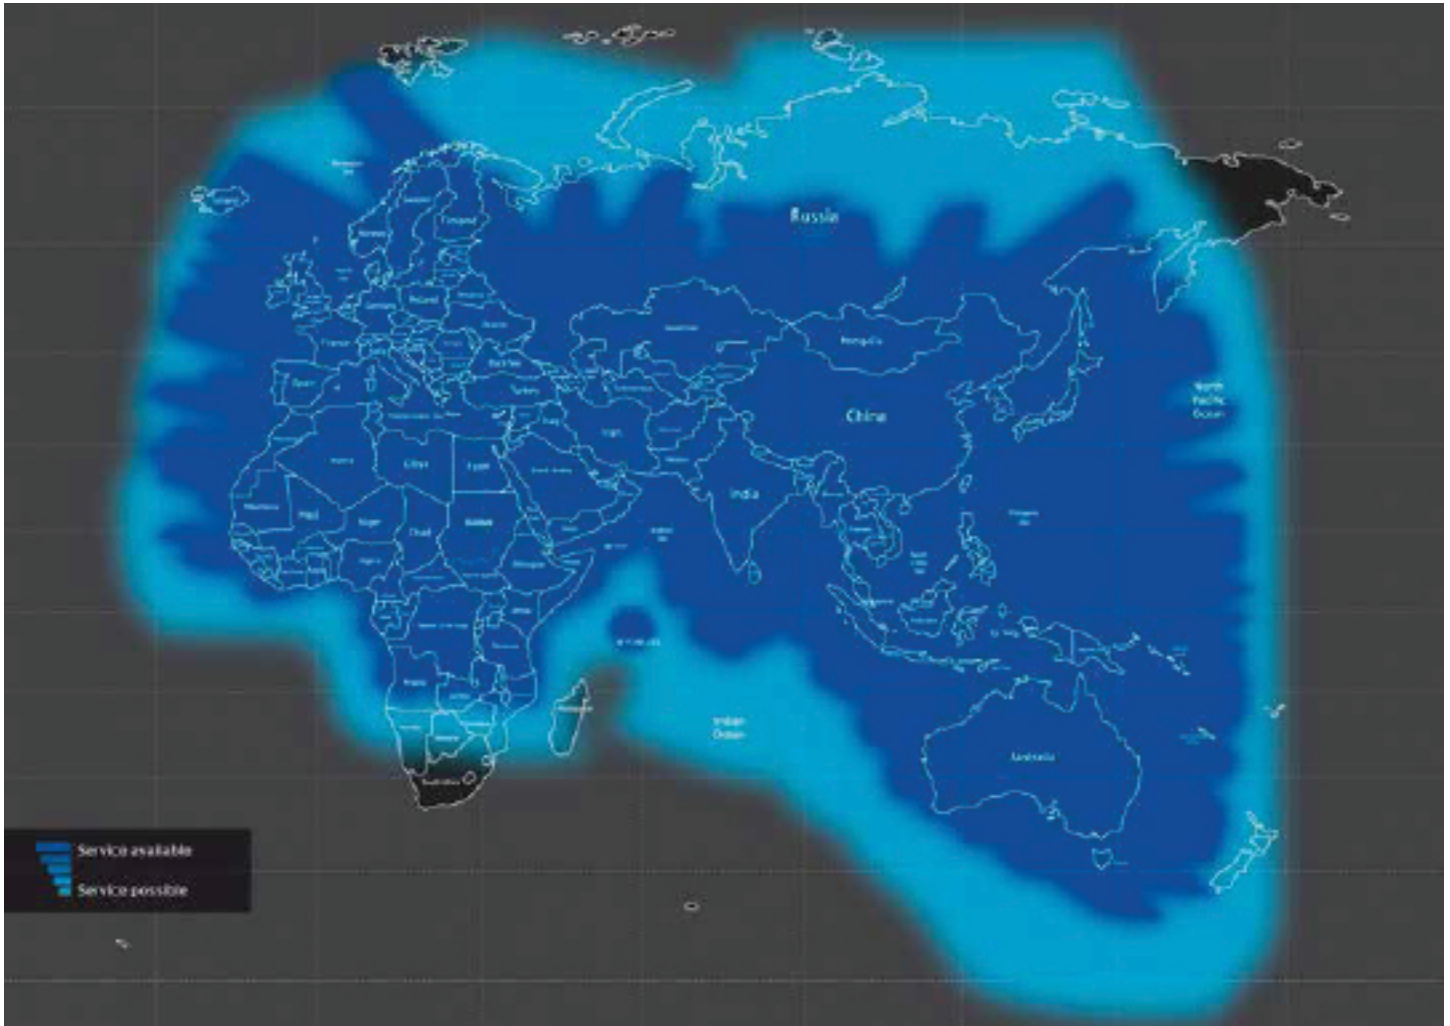

Android: The standard package comes with an adaptor for Samsung Galaxy S4 while an adaptor for Samsung Galaxy 3 is available separately.

Thuraya Satsleeve Features

- **Coverage:** keep in touch in remote areas thanks to Thuraya's satellite connectivity
- **Large range of compatible smartphones:** iPhone 4/4S and 5/5S and Samsung Galaxy S3 and S4
- **User-friendliness:** simply download the free SatSleeve application from the App Store or Google Play, dock your smartphone into the SatSleeve and enjoy phone calls and SMS, and access to email, instant messaging and social media in satellite mode
- **Reliability:** always on-connection with automatic switching from GSM to satellite mode over Thuraya's network
- **Safety features:** make a phone call to one predefined number with the Emergency Call button
- **Powerful:** extend the battery life of your smartphone with the provided built-in battery pack (for SatSleeve iPhone only)
- **Flexibility:** integrate your smartphone address book for satellite calls and text messages
- **Cost-effective Fixed2Mobile calling:** using our innovative solution COMSAT Direct Dial, place calls from your iPhone to any mobile satellite terminal at a price more affordable than standard landline charges

Thuraya coverage map

Providing mobile satellite communications to over 140 countries around the world, Thuraya offers a network that now covers most of the planet, encompassing Asia, Africa, Australia, the Middle East and Europe.